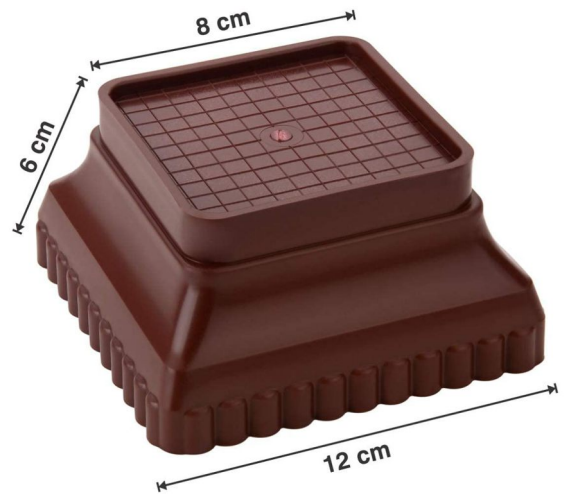

Product Code: Z29

Cartoon	
Loose	Box
NA	100

• All in One Stand

Square Stand perfectly fits the furniture
Round stand Doesn't perfectly fits the furniture

Product Code: Z26

Cartoon	
Loose	Box
NA	48

• Column Stand

Product Code: Z25

Cartoon	
Loose	Box
NA	48

• Step Round Stand

Product Code: Z423

Cartoon	
Loose	Box
NA	60

• Step Square Stand

Product Code: Z510

Cartoon	
Loose	Box
NA	63

• Flexible Washing Machine Stand

LARGE SUCTION CUPS ARE MORE NON-SLIP

Stable without displacement

Product Code: Z27 | Price: 32

Cartoon	
Loose	Box
NA	100 Set

• Adjustable Wheeled Stand/Trolley (Min: 17" & Max: 26")