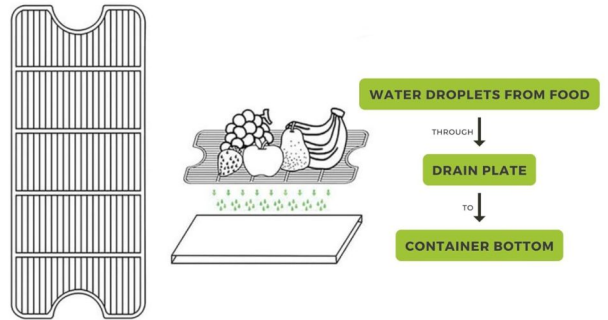

Internally Frosted, The Dumpling
Skin Does Not Stick When Frozen

Heightened Bottom Design, Non-slip, Stable Placement

● Fridge Storage Container
(Set of 3), 1200ML-2, 2500ML-1

Product Code: Z997

Cartoon	
Loose	Box
NA	48

• 500ml Round Modular Container
Set of 6

Product Code: Z12

Cartoon	
Loose	Box
NA	48

• Fridge Side Door Storage Boxes
(Set of 6)

Product Code: Z996

Cartoon	
Loose	Box
NA	6-84, 8-72

Easy to Clean & Rinse Fingerprint Free Surface Fits All Fridge Door Rack

• Square Fridge Container
Set of 2, 3, 4, 6

Product Code: Z953

Cartoon	
Loose	Box
NA	2-48, 3-48, 4-45, 6-32

KEEP YOUR FOOD DRY & FRESH

• Fish Container (1500 ml)
Set of 2, 4, 6, 8

Product Code: Z999

Cartoon	
Loose	Box
224	2-72, 4-48, 6-36, 8-32