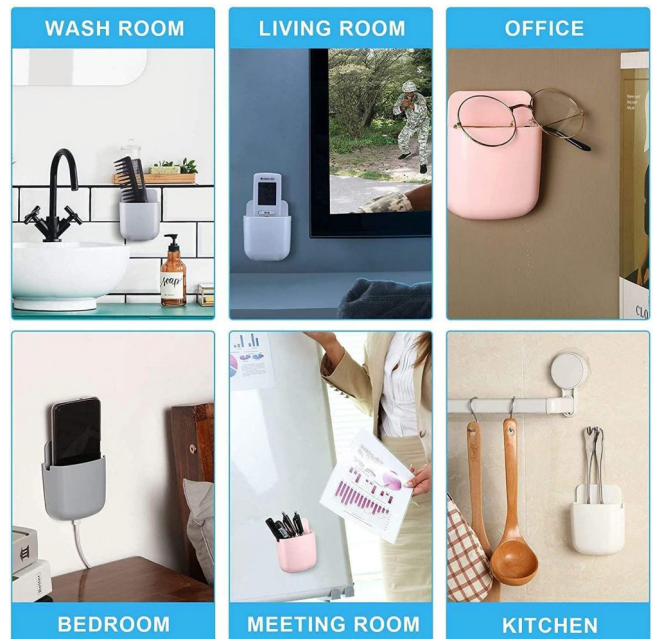

Wardrobe

● Chair Mobile Stand

Product Code: Z28

Cartoon	
Loose	Box
1800	NA

● Adhesive Mobile Holder (Set of 4)

Product Code: Z514

Cartoon	
Loose	Box
NA	84 Set

• 360° Smooth Rotating Cake Stand
30 Kg Capacity